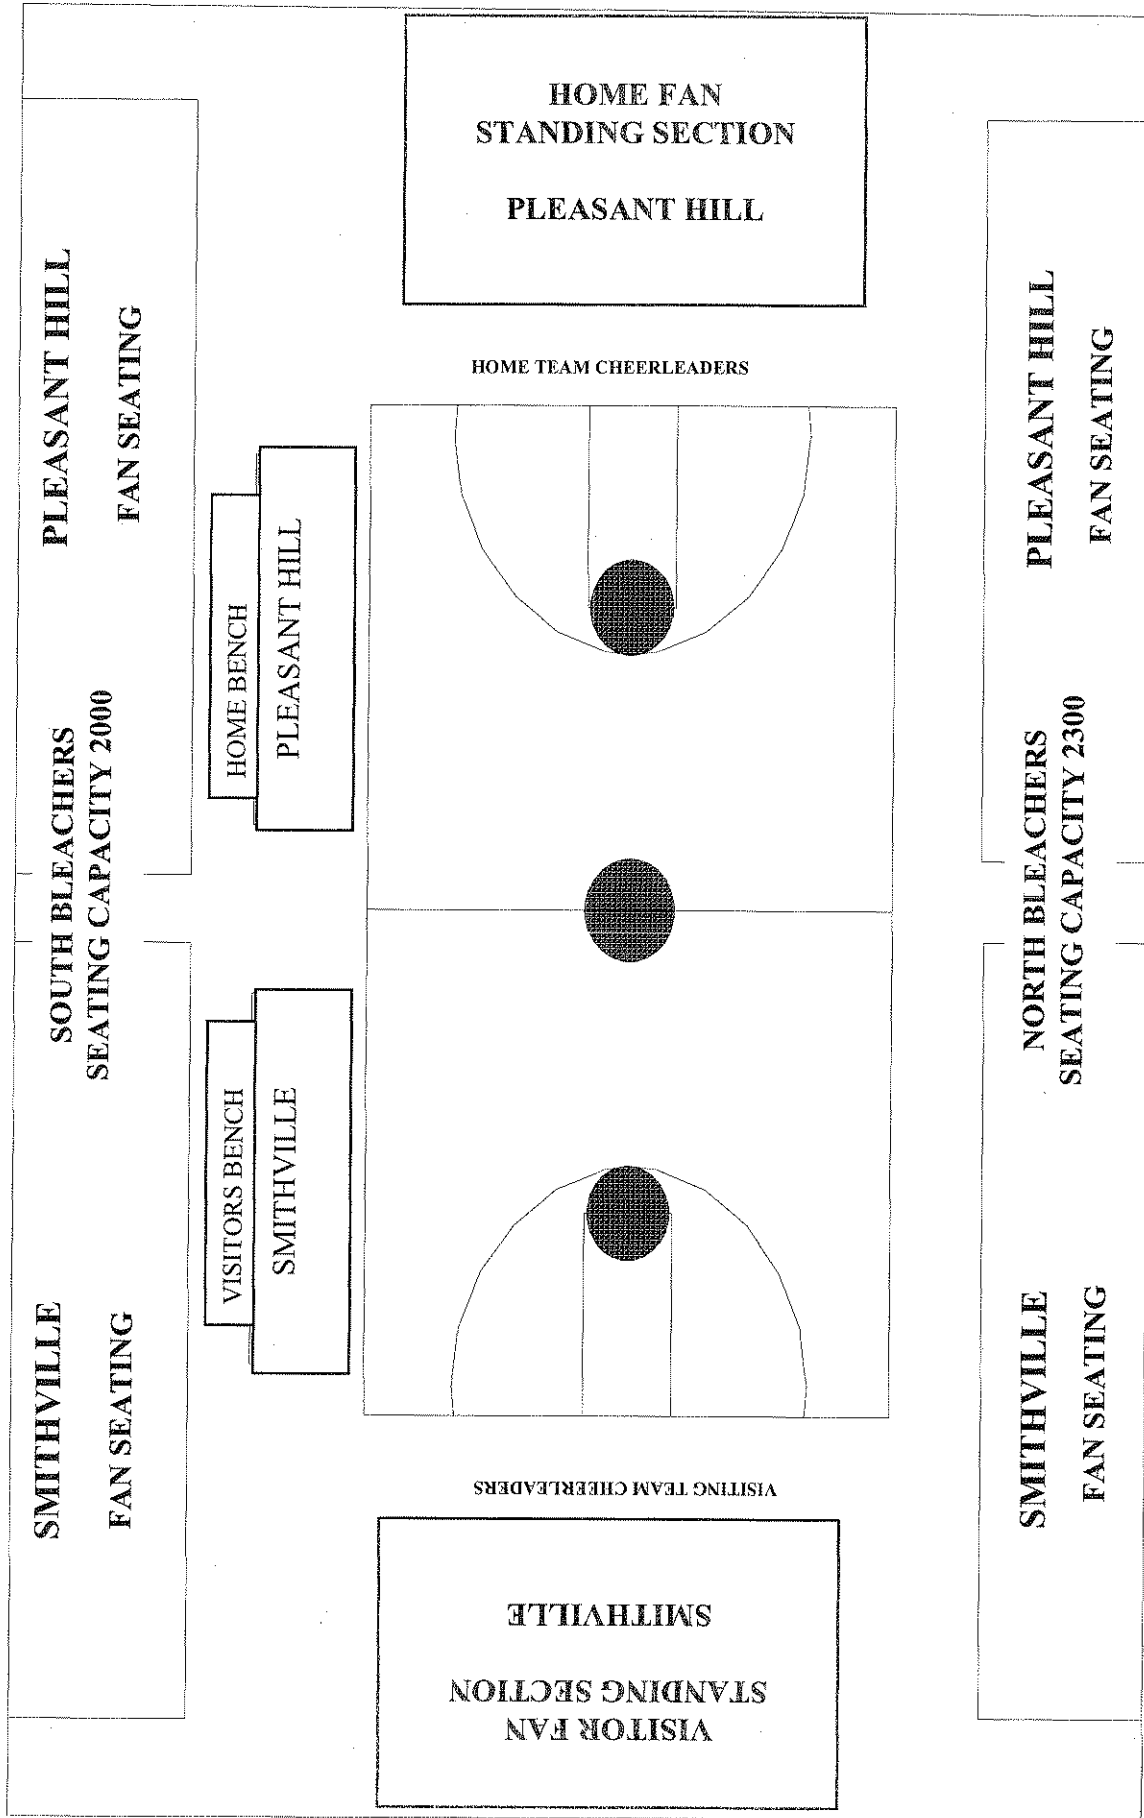

MSHSAA CLASS 4 QUARTERFINALS
 UCM MULTIPURPOSE BUILDING
 CAPACITY 5,000

CLASS 4 GIRLS
 2:45pm

LOCKER ROOMS	
PLEASANT HILL - WOMEN'S GENERAL	Rm 113
SMITHVILLE - JENNIES VBALL	Rm 106
LINCOLN COLLEGE PREP - MEN'S GENERAL	Rm 115
LAFAYETTE (ST. JOSEPH) - JENNIES BBALL	Rm 107